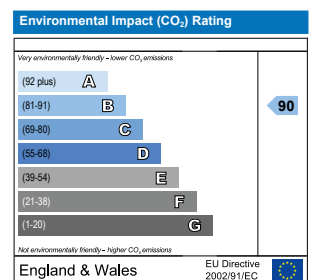

Total Internal Area	50 sq m
Living/Kitchen/Dining	7.1 x 4.7m
Bedroom	4 x 3.5m