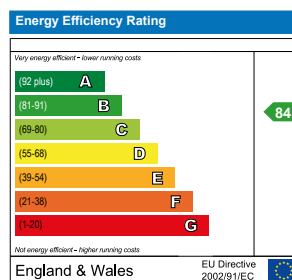

53 ST MARK'S SQUARE
 ONE BEDROOM APARTMENT

Total Internal Area	50 sq m
Living/Kitchen/Dining	7.1 x 4.7m
Bedroom	4 x 3.5m

Floorplans shown are indicative only. All room sizes are approximate with maximum dimensions of finished measurements. Measurements have been taken into the kitchen units and are not intended for carpet sizes or items of furniture. Room layouts may be subject to minor modifications. Furniture, kitchen and bathroom layouts shown are indicative only.