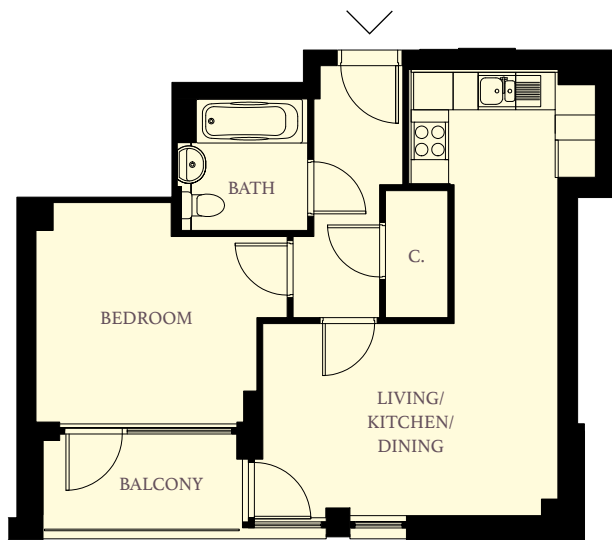

53 ST MARK'S SQUARE
 ONE BEDROOM APARTMENT

Total Internal Area	50 sq m
Living/Kitchen/Dining	7.1 x 4.7m
Bedroom	4 x 3.5m

Floorplans shown are indicative only. All room sizes are approximate with maximum dimensions of finished measurements. Measurements have been taken into the kitchen units and are not intended for carpet sizes or items of furniture. Room layouts may be subject to minor modifications. Furniture, kitchen and bathroom layouts shown are indicative only.

54 ST MARK'S SQUARE
 ONE BEDROOM APARTMENT

Total Internal Area	50 sq m
Living/Kitchen/Dining	5.6 x 5m
Bedroom	4.8 x 2.8m

Floorplans shown are indicative only. All room sizes are approximate with maximum dimensions of finished measurements. Measurements have been taken into the kitchen units and are not intended for carpet sizes or items of furniture. Room layouts may be subject to minor modifications. Furniture, kitchen and bathroom layouts shown are indicative only.

58 ST MARK'S SQUARE
 ONE BEDROOM APARTMENT

Total Internal Area	50 sq m
Living/Kitchen/Dining	7.1 x 4.7m
Bedroom	4 x 3.5m

Floorplans shown are indicative only. All room sizes are approximate with maximum dimensions of finished measurements. Measurements have been taken into the kitchen units and are not intended for carpet sizes or items of furniture. Room layouts may be subject to minor modifications. Furniture, kitchen and bathroom layouts shown are indicative only.

62 ST MARK'S SQUARE
 ONE BEDROOM APARTMENT

12TH FLOOR

Total Internal Area	50 sq m
Living/Kitchen/Dining	7.1 x 4.7m
Bedroom	4 x 3.5m

Floorplans shown are indicative only. All room sizes are approximate with maximum dimensions of finished measurements. Measurements have been taken into the kitchen units and are not intended for carpet sizes or items of furniture. Room layouts may be subject to minor modifications. Furniture, kitchen and bathroom layouts shown are indicative only.