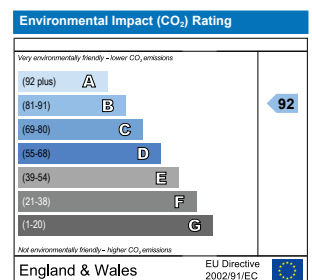

Total Internal Area	50 sq m
Living/Kitchen/Dining	7.1 x 4.7m
Bedroom	4 x 3.5m