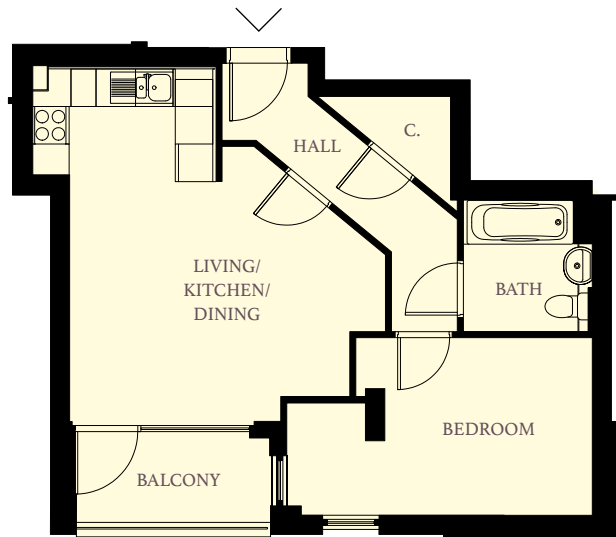

53 ST MARK'S SQUARE
 ONE BEDROOM APARTMENT

Total Internal Area	50 sq m
Living/Kitchen/Dining	7.1 x 4.7m
Bedroom	4 x 3.5m

Floorplans shown are indicative only. All room sizes are approximate with maximum dimensions of finished measurements. Measurements have been taken into the kitchen units and are not intended for carpet sizes or items of furniture. Room layouts may be subject to minor modifications. Furniture, kitchen and bathroom layouts shown are indicative only.

54 ST MARK'S SQUARE
 ONE BEDROOM APARTMENT

Total Internal Area	50 sq m
Living/Kitchen/Dining	5.6 x 5m
Bedroom	4.8 x 2.8m

Floorplans shown are indicative only. All room sizes are approximate with maximum dimensions of finished measurements. Measurements have been taken into the kitchen units and are not intended for carpet sizes or items of furniture. Room layouts may be subject to minor modifications. Furniture, kitchen and bathroom layouts shown are indicative only.

58 ST MARK'S SQUARE
 ONE BEDROOM APARTMENT

Total Internal Area	50 sq m
Living/Kitchen/Dining	7.1 x 4.7m
Bedroom	4 x 3.5m

Floorplans shown are indicative only. All room sizes are approximate with maximum dimensions of finished measurements. Measurements have been taken into the kitchen units and are not intended for carpet sizes or items of furniture. Room layouts may be subject to minor modifications. Furniture, kitchen and bathroom layouts shown are indicative only.

62 ST MARK'S SQUARE
 ONE BEDROOM APARTMENT

12TH FLOOR

Total Internal Area	50 sq m
Living/Kitchen/Dining	7.1 x 4.7m
Bedroom	4 x 3.5m

Floorplans shown are indicative only. All room sizes are approximate with maximum dimensions of finished measurements. Measurements have been taken into the kitchen units and are not intended for carpet sizes or items of furniture. Room layouts may be subject to minor modifications. Furniture, kitchen and bathroom layouts shown are indicative only.