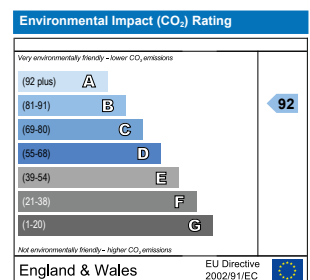

Total Internal Area	50 sq m
Living/Kitchen/Dining	5.6 x 5m
Bedroom	4.8 x 2.8m