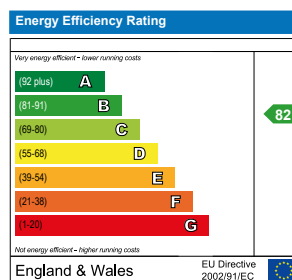

Total Internal Area	50 sq m
Living/Kitchen/Dining	7.1 x 4.7m
Bedroom	4 x 3.5m