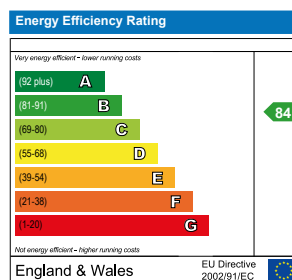

Total Internal Area	50 sq m
Living/Kitchen/Dining	7.1 x 4.7m
Bedroom	4 x 3.5m