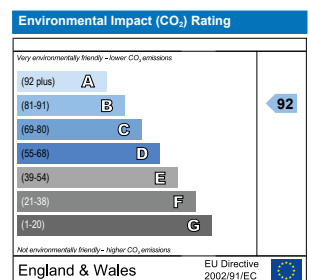

53 ST MARK'S SQUARE
 ONE BEDROOM APARTMENT

Total Internal Area	50 sq m
Living/Kitchen/Dining	7.1 x 4.7m
Bedroom	4 x 3.5m

Floorplans shown are indicative only. All room sizes are approximate with maximum dimensions of finished measurements. Measurements have been taken into the kitchen units and are not intended for carpet sizes or items of furniture. Room layouts may be subject to minor modifications. Furniture, kitchen and bathroom layouts shown are indicative only.