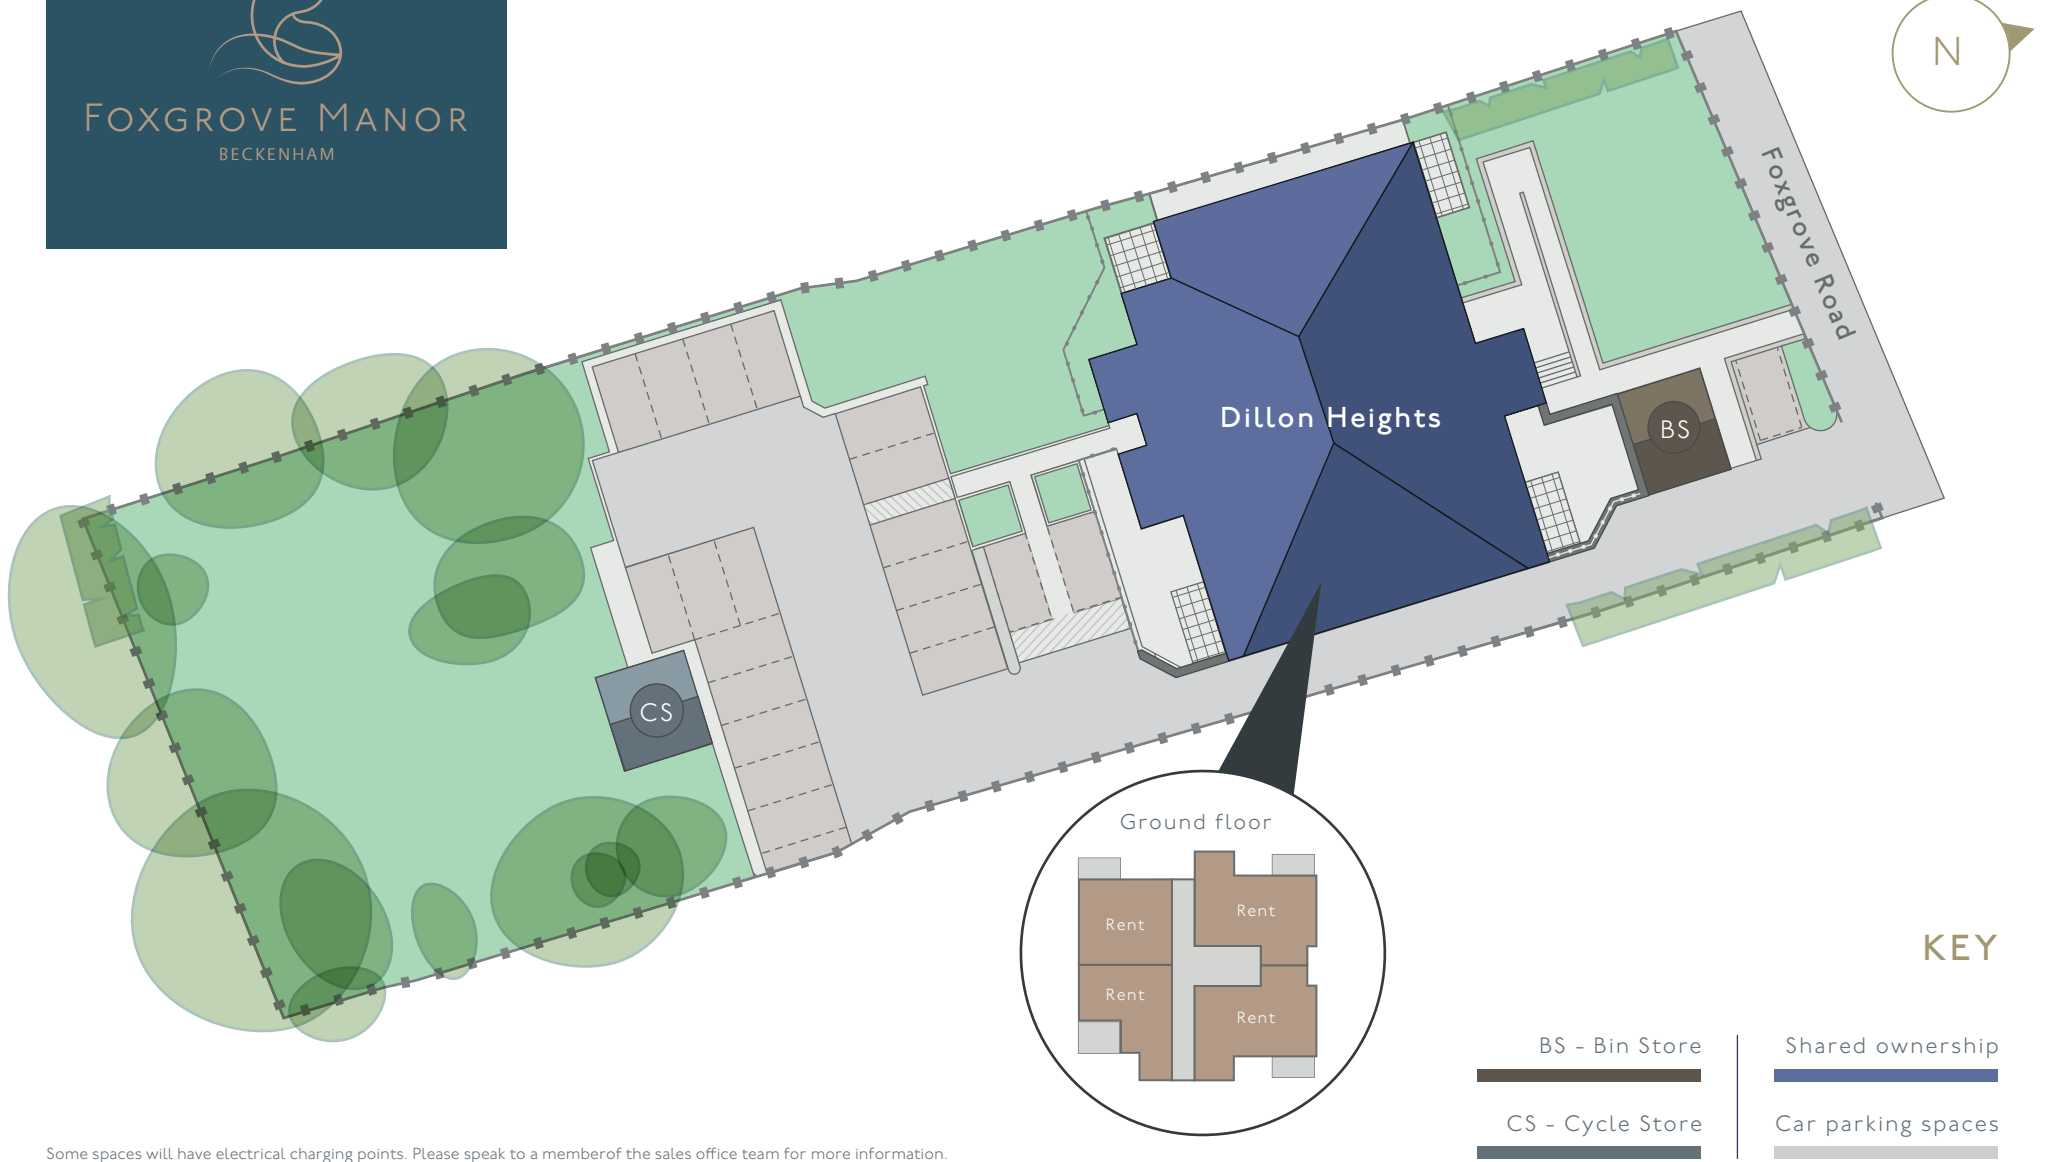

FOXGROVE MANOR  
BECKENHAM

Some spaces will have electrical charging points. Please speak to a member of the sales office team for more information.

Moat supports the development of mixed tenure communities and is proud to provide homes for affordable rent and shared ownership at Foxgrove Manor. We may change the tenure of some properties subject to demand. Plans do not highlight the gradient of outside space or location of manhole covers, sheds or paving. The final layout of the garden may change.